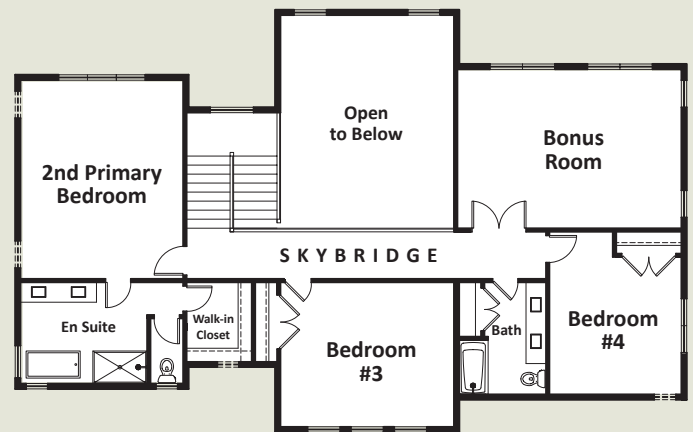

WILD SKY

ESTATES

OLYMPUS

- 3,848 sq. ft.
- 4 Beds, 3.5 Baths
- Great Room
- Bonus Room and Den
- Two Primary Bedroom Suites
- Covered Outdoor Living Area with Gas Fireplace

Main floor: Foyer/Entry, Great Room with Gas Fireplace, Gourmet Island Kitchen, Den, Powder Room, Primary Bedroom with En Suite and Walk-in Closet, Covered Outdoor Living Area with Gas Fireplace, and 3-Car Garage.

Upper floor: 2nd Primary Suite with En Suite and Walk-in Closet, Bonus Room, Two Additional Bedrooms and Full Bath.

WildSkyEstates.com

Disclaimer: Renderings, photos, floor plans, prices, and all content, including all verbiage, are not contractual documents, and are subject to change at any time. Call Bruce Lystad for details.